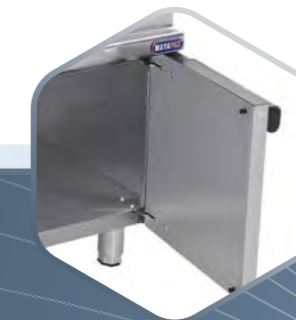

900 Serisi
900 Serie

MAKARNA HAŞLAMA
Pasta Cooker

ELEKTRİKLİ MAKARNA HAŞLAMA

- Termostatik kontrol
- Paslanmaz çelik sepetler.
- Su doldurma musluğu.
- Tahliye musluğu ile su boşaltma.
- Kolay temizlenebilir ve hijyeniktir.
- Paslanmaz çelik gövde.

ELECTRIC PASTA COOKER

- Thermostatic controller.
- Stainless steel baskets.
- Water filling tap.
- Discharge valve.
- Easy to clean and hygienic.
- Stainless steel body.

900 Serisi
900 Serie

PATATES
DİNLENDİRME
Chips Scuttle

ELEKTRİKLİ PATATES DİNLENDİRME

- Kızartılmış patateslerin sıcak bekletilmesinde ve yağların süzülmesinde kullanılır.
- Infrared seramik ısıtıcı.
- Havuzda kızartma yağının süzülmesi için maksimum verim sağlayan özel form.
- Kolay temizlenebilir ve hijyeniktir.
- Paslanmaz çelik gövde

ELECTRIC CHIPS SCUTTLE

- Operates in order to keep fries warm and drain oil.
- Infrared ceramic heater.
- Special form on the container, provides maximum efficiency in order to drain oil.
- Easy to clean and hygienic.
- Stainless steel body.

Enerji Energy	Kod Code	Ürün Adı Description	Ebatlar (mm) Dimension (mm)	Kapasite Capacity	Enerji Güç Power	Ağırlık Weight	
	M-DMHE 490	ELEKTRİKLİ MAKARNA HAŞLAMA Electric Pasta Cooker	400x900x850	18 lt	400V 10 kw	45 kg	
	M-DMHG 490	GAZLI MAKARNA HAŞLAMA Gas Pasta Cooker	400x900x850	18 lt	12 kw	48 kg	

Enerji Energy	Kod Code	Ürün Adı Description	Ebatlar (mm) Dimension (mm)	Kapasite Capacity	Enerji Güçü Power	Ağırlık Weight	
	M-DPME 490	ELEKTRİKLİ PATATES DİNLENDİRME Chips Scuttle	400x900x850	1/1 GN	230V 1.5 kw	33 kg